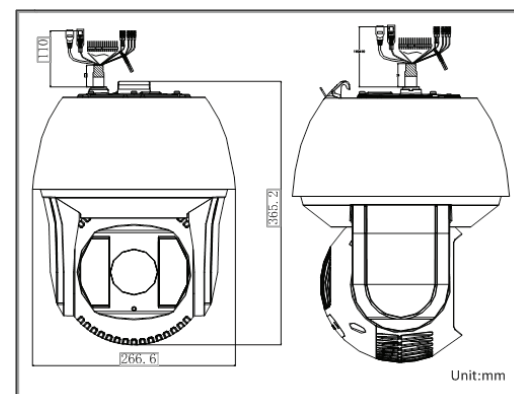

DIMENSIONS: