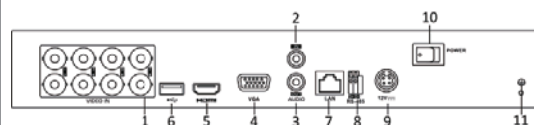

REAR PANEL (HTVR-0820LT)

1. 1 VIDEO IN
2. 2 AUDIO IN, RCA Connector
3. 3 AUDIO OUT, RCA Connector
4. 4 VGA Interface
5. 5 HDMI Interface
6. 6 USB Port
7. 7 LAN Network Interface
8. 8 RS-485 Serial Interface
9. 9 12VDC Power Input
10. 10 Power Switch
11. 11 GND