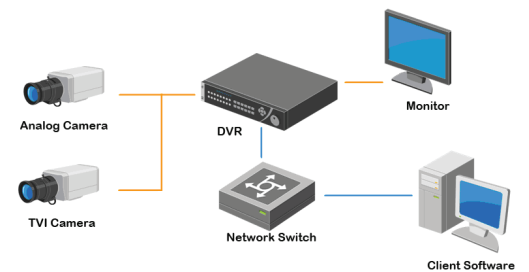

## KEY FEATURES

- Connectable to HD-TVI and analog cameras
- Long transmission distance over coax cable
- Simultaneous HDMI and VGA outputs at up to 1920 1080P resolution
- 4/8-ch synchronous playback at 1080P resolution
- 1 SATA interface
- Up to 1 self-adaptive 10M/100M network interface
- Network detection function

SPECIFICATION	HTRV-0410MT	HTRV-0820MT
Video/audio input		
Video compression	H.264	
Analog and HD-TVI video input	4-ch	8-ch
	BNC interface (1.0Vp-p, 75 Ω)	
Supported camera types	720P25, 720P30, 720P50, 720P60, 1080P25, 1080P30, CVBS	
Audio compression	G.711u	
Audio input / Two-way audio in	1-ch, RCA (2.0 Vp-p, 1 KΩ)	
Video/Audio output		
HDMI / VGA output	1920 × 1080 / 60 Hz, 1280 × 1024 / 60 Hz, 1280 × 720 / 60 Hz, 1024 × 768 / 60 Hz	
Encoding resolution	Main stream: 1080P(non-real-time) / 720P / VGA / WD1 / 4CIF / CIF Sub-stream: WD1(non-real-time) / 4CIF(non-real-time) / CIF / QCIF / QVGA	
Frame rate	Main stream: 1/16 fps ~ Real time frame rate Sub-stream: 1/16 fps ~ Real time frame rate	
Video bitrate	32 Kbps-6 Mbps	
Audio output	1-ch, RCA (Linear, 1KΩ)	
Audio bitrate	64 Kbps	
Dual-stream	Support	
Stream type	Video, Video & Audio	
Synchronous playback	4-ch	8-ch
Playback resolution	1080P / 720P / VGA / WD1 / 4CIF / CIF / QVGA / QCIF	
Network management		
Remote connections	128	
Network protocols	TCP/IP, PPPOE, DHCP, DNS, DDNS, NTP, SADP, SMTP, SNMP, NFS, ISCSI, UPNP™, HTTPS	
Hard disk		
SATA	1 SATA interface	
Capacity	Up to 4 TB capacity for each disk	
External interface		
Network interface	1; 10M / 100M self-adaptive Ethernet interface	
USB port	2 × USB2.0	
General		
Power supply	12 VDC	
Consumption (without hard disks)	≤ 15W	
Working temperature	-10 °C ~ +55 °C	
Working humidity	10% ~ 90%	
Dimensions (W x D x H)	200 × 200 × 45mm	
Weight (without hard disks)	≤ 0.8 kg	

REAR PANEL (HTRV-0410MT)

1. VIDEO IN
2. HDMI INTERFACE
3. VGA INTERFACE
4. AUDIO OUT
5. LAN/USB INTERFACE
6. 12V DC POWER INPUT
7. GND