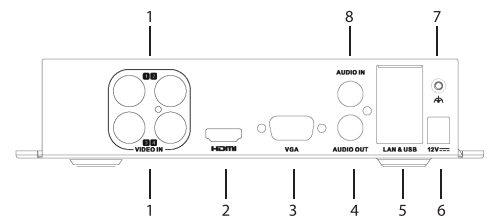

## KEY FEATURES

- Connectable to HD-TVI and analog cameras
- Long transmission distance over coax cable
- Simultaneous HDMI and VGA outputs at up to 1920 1080P resolution
- 4/8-ch synchronous playback at 1080P resolution
- 1 SATA interface
- Up to 1 self-adaptive 10M/100M network interface
- Network detection function

SPECIFICATION	HTRV-0410MT	HTRV-0820MT
Video/audio input		
Video compression	H.264	
Analog and HD-TVI video input	4-ch	8-ch
	BNC interface (1.0Vp-p, 75 Ω)	
Supported camera types	720P25, 720P30, 720P50, 720P60, 1080P25, 1080P30, CVBS	
Audio compression	G.711u	
Audio input / Two-way audio in	1-ch, RCA (2.0 Vp-p, 1 KΩ)	
Video/Audio output		
HDMI / VGA output	1920 × 1080 / 60 Hz, 1280 × 1024 / 60 Hz, 1280 × 720 / 60 Hz, 1024 × 768 / 60 Hz	
Encoding resolution	Main stream: 1080P(non-real-time) / 720P / VGA / WD1 / 4CIF / CIF Sub-stream: WD1(non-real-time) / 4CIF(non-real-time) / CIF / QCIF / QVGA	
Frame rate	Main stream: 1/16 fps ~ Real time frame rate Sub-stream: 1/16 fps ~ Real time frame rate	
Video bitrate	32 Kbps-6 Mbps	
Audio output	1-ch, RCA (Linear, 1KΩ)	
Audio bitrate	64 Kbps	
Dual-stream	Support	
Stream type	Video, Video & Audio	
Synchronous playback	4-ch	8-ch
Playback resolution	1080P / 720P / VGA / WD1 / 4CIF / CIF / QVGA / QCIF	
Network management		
Remote connections	128	
Network protocols	TCP/IP, PPPOE, DHCP, DNS, DDNS, NTP, SADP, SMTP, SNMP, NFS, ISCSI, UPNP™, HTTPS	
Hard disk		
SATA	1 SATA interface	
Capacity	Up to 4 TB capacity for each disk	
External interface		
Network interface	1; 10M / 100M self-adaptive Ethernet interface	
USB port	2 × USB2.0	
General		
Power supply	12 VDC	
Consumption (without hard disks)	≤ 15W	
Working temperature	-10 °C ~ +55 °C	
Working humidity	10% ~ 90%	
Dimensions (W x D x H)	200 × 200 × 45mm	
Weight (without hard disks)	≤ 0.8 kg	

REAR PANEL (HTRV-0410MT)

1. VIDEO IN
2. HDMI INTERFACE
3. VGA INTERFACE
4. AUDIO OUT
5. LAN/USB INTERFACE
6. 12V DC POWER INPUT
7. GND